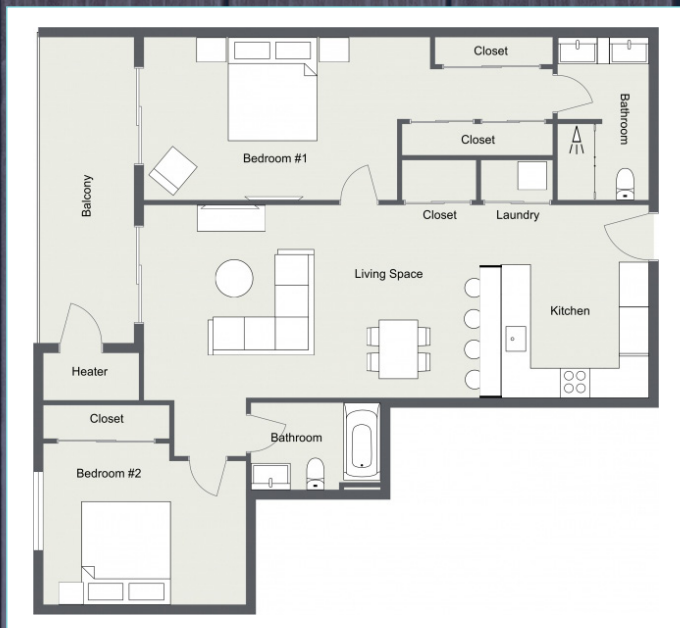

Cardinal

2 Bedroom • 2 Bath

inside your home

- 1,235 sq. ft. [Inclusive of Your Private Balcony]
- 2 Bedrooms
- Several Floor Plan Options
- One Level Living
- 9' Ceilings
- Granite Kitchen Countertops
- Tankless Gas Hot Water Heaters (*Natural Gas*)
- Tile Showers
- Private Balconies

PLEASE NOTE:

The finishes and colors shown in the above rendering may differ from what is found in the actual units. Please use the floor plan as a guide, not as an exact representation.