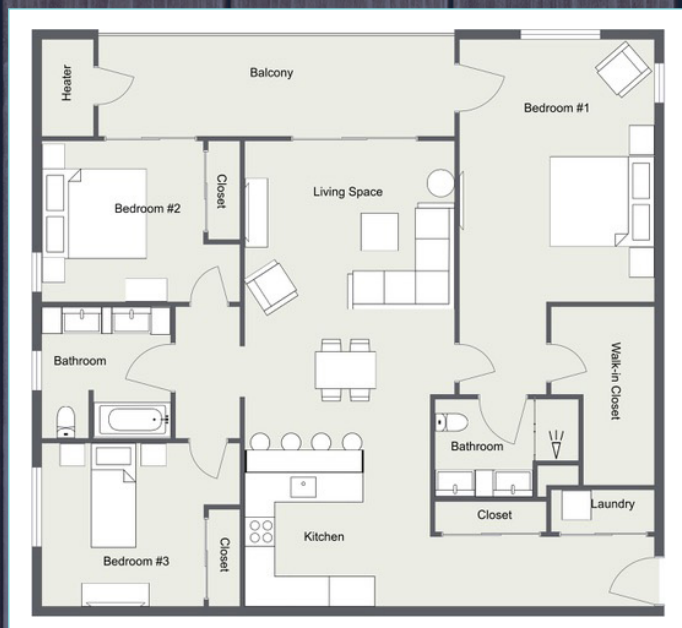

Contact a Residences at Rehoboth Bay Community Expert to discover more about this new community.

Admiral

3 Bedroom • 2 Bath

inside your home

- 1,535 sq. ft. [Inclusive of Your Private Balcony]
- 3 Bedrooms
- One Level Living
- 9' Ceilings
- Granite Kitchen Countertops
- Tankless Gas Hot Water Heaters (*Natural Gas*)
- Tile Showers
- Private Balconies

PLEASE NOTE:

The finishes and colors shown in the above rendering may differ from what is found in the actual units. Please use the floor plan as a guide, not as an exact representation.

inside your home

- 1,324 sq. ft. [Inclusive of Your Private Balcony]
- 2 Bedrooms
- Several Floor Plan Options
- One Level Living
- 9' Ceilings
- Granite Kitchen Countertops
- Tankless Gas Hot Water Heaters (*Natural Gas*)
- Tile Showers
- Private Balconies