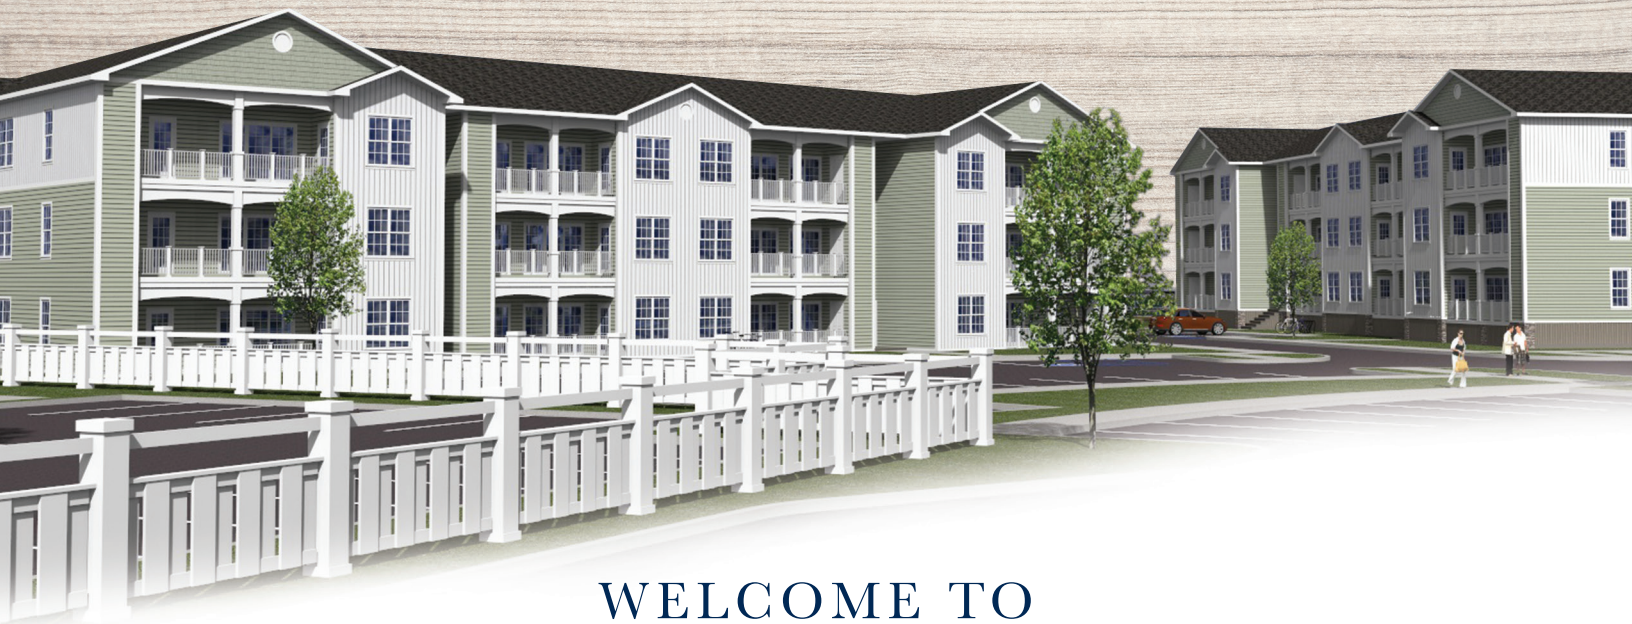

THE RESIDENCES AT
REHOBOTH BAY

WELCOME TO
luxurious condo living

Nestled along Love Creek, in the scenic surroundings of Lewes, Delaware, you will find the beautiful community of The Residences at Rehoboth Bay. Your luxurious condo home features a spacious private balcony, a master bath with a fully tiled shower, natural gas heat and many other unique amenities.

Looking to get on the water? Enjoy boating from the docks at The Residences at Rehoboth Bay – just steps away from your front door. Parks, restaurants, night life and shopping are all close by in Lewes and Rehoboth Beach.

Contact a Residences at Rehoboth Bay Community Expert to discover more about this new community.

Admiral

3 Bedroom • 2 Bath

inside your home

- 1,535 sq. ft. [Inclusive of Your Private Balcony]
- 3 Bedrooms
- One Level Living
- 9' Ceilings
- Granite Kitchen Countertops
- Tankless Gas Hot Water Heaters (*Natural Gas*)
- Tile Showers
- Private Balconies